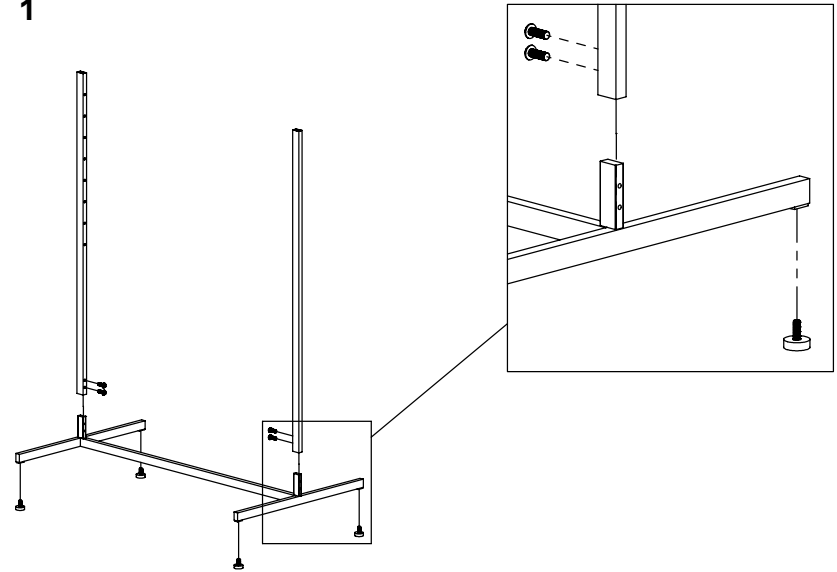

INCLUDED HARDWARE

4X

1/4"-20 x 1"
BINDING POST SCREW

4X

5/16"-18 X 3/4" LONG
NYLON LEVELER

1X

ALLEN KEY

1