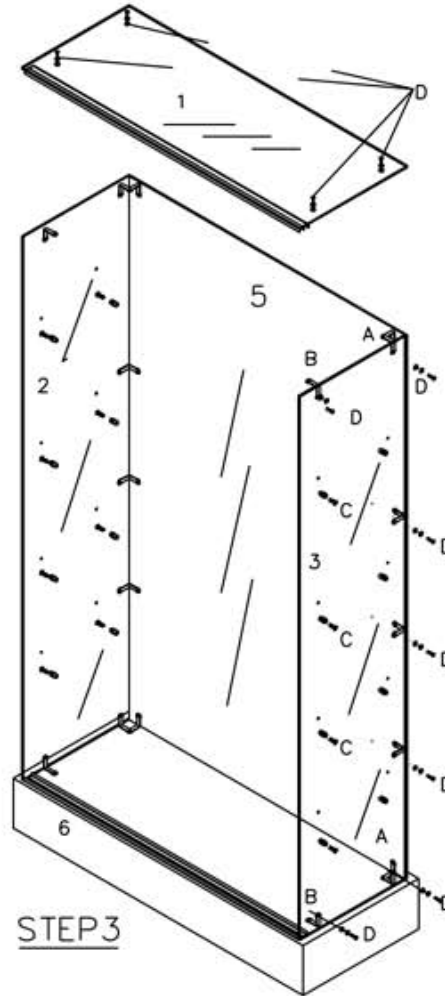

ASSEMBLY INSTRUCTION FRAMELESS TOWER CASE

NOTE: IT IS RECOMMENDED THAT TWO PERSONS TO ASSEMBLE THIS UNIT.

STEP 1

PARTS LIST		
NO:	QTY	DESCRIPTION
1	1PC	TOP
2	1PC	SIDE BOARD
3	1PC	SIDE BOARD
4	4PCS	SHELF
5	1PC	BACK BOARD
6	1SET	WOOD BOTTOM BASE
7	1PC	RIGHT DOOR
8	1PC	LEFT DOOR

STEP 2

STEP 3

STEP 4

A	B	C	D	E	F	G	H	I	J	K	L
4PCS	10PCS	16PCS	30PCS	4PCS	1PC	1PC	1PC	2PCS	1PC	1PC	
										TOOL	