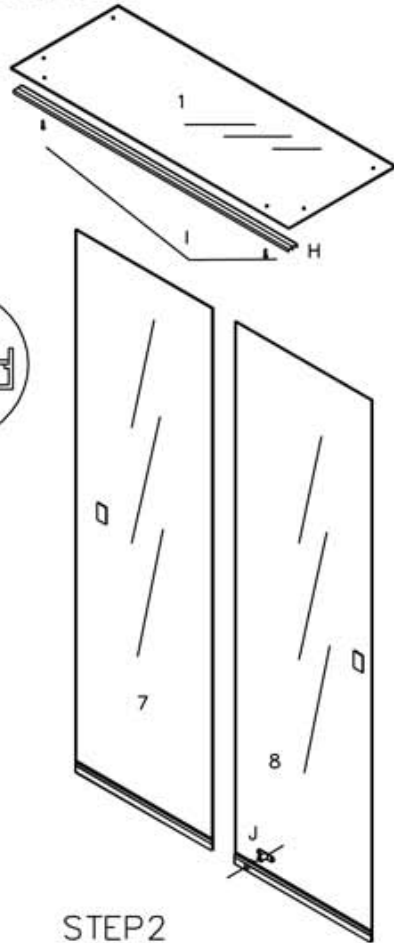

ASSEMBLY INSTRUCTION FRAMELESS TOWER CASE

NOTE: IT IS RECOMMENDED THAT TWO PERSONS TO ASSEMBLE THIS UNIT.

STEP 1

PARTS LIST		
NO:	QTY	DESCRIPTION
1	1PC	TOP
2	1PC	SIDE BOARD
3	1PC	SIDE BOARD
4	4PCS	SHELF
5	1PC	BACK BOARD
6	1SET	WOOD BOTTOM BASE
7	1PC	RIGHT DOOR
8	1PC	LEFT DOOR

STEP 2

STEP 3

STEP 4

A	B	C	D	E	F	G	H	I	J	K	L
4PCS	10PCS	16PCS	30PCS	4PCS	1PC	1PC	1PC	2PCS	1PC	1PC	
										TOOL	