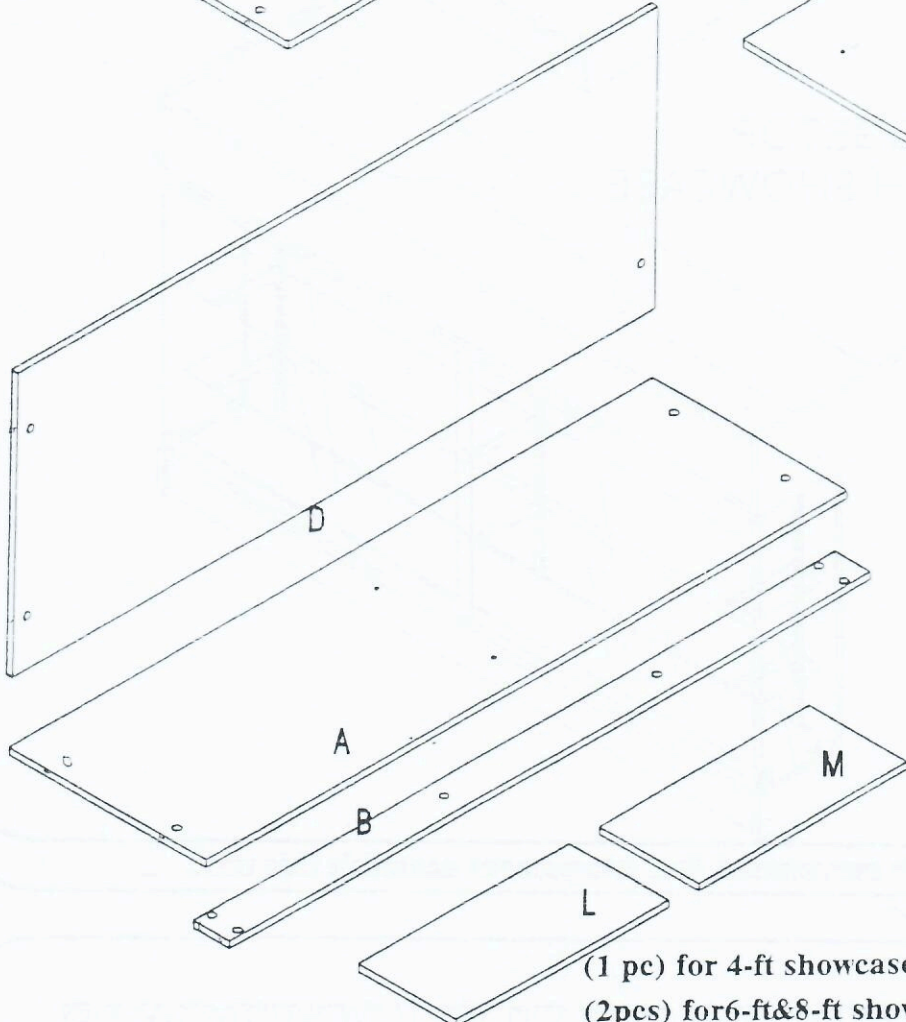

4-FOOT LEDGETOP COUNTER
WITH SHOWCASE

6 & 8-FOOT LEDGETOP
COUNTER WITH SHOWCASE

NOTE: it is recommended that two persons assemble this unit.

ASSEMBLY INSTRUCTIONS

for 4-ft only

1 drawer for 4-ft
2 drawers for 6-ft&8-ft

(1 pc) for 4-ft showcase
(2 pcs) for 6-ft&8-ft showcase

(1 pc) for 4-ft showcase
(2 pcs) for 6-ft&8-ft showcase

 <p>42pcs for 4-ft 48pcs for 6-ft 55pcs for 8-ft</p>	 <p>4pcs for 4-ft 6pcs for 6-ft 8pcs for 8-ft</p>	 <p>4pcs for 4-ft 6pcs for 6-ft 8pcs for 8-ft</p>	<p>1 set for 4-ft only</p>  <p>2 set</p>
 <p>42pcs for 4-ft 48pcs for 6-ft 55pcs for 8-ft</p>	 <p>Ø6*12</p> <p>16pcs</p>	 <p>Ø7*38</p> <p>1pc for 4-ft 2pcs for 6-ft 2pcs for 8-ft</p>	 <p>Ø7*48</p> <p>2pcs for 4-ft 4pcs for 6-ft 4pcs for 8-ft</p>
 <p>8pcs</p> <p>2pcs 4ft 3pcs 6ft 4pcs 8ft</p>	 <p>4*25 2pcs 4ft 3pcs 6ft 4pcs 8ft</p> <p>3.5*13 14pcs 4ft 22pcs 6ft 22pcs 8ft</p>	 <p>4*14 4pcs 4ft 6pcs 6ft 8pcs 8ft</p>	 <p>8*40 8pcs 4ft 14pcs 6ft 14pcs 8ft</p>
 <p>3pcs</p>	 <p>1 pc</p>	 <p>1 set</p>	 <p>1 pc</p>