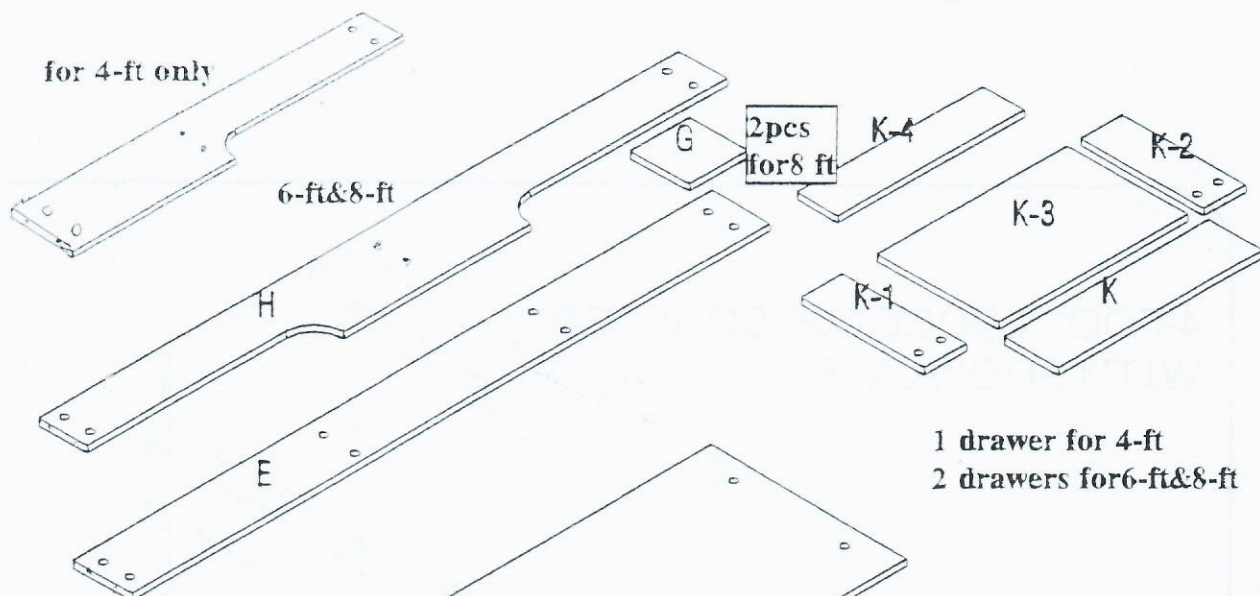

4-FOOT LEDGETOP COUNTER
WITH SHOWCASE

6 & 8-FOOT LEDGETOP
COUNTER WITH SHOWCASE

NOTE: it is recommended that two persons assemble this unit.

ASSEMBLY INSTRUCTIONS

for 4-ft only

1 drawer for 4-ft
2 drawers for 6-ft&8-ft

(1 pc) for 4-ft showcase
(2 pcs) for 6-ft&8-ft showcase

(1 pc) for 4-ft showcase
(2 pcs) for 6-ft&8-ft showcase

 <p>42pcs for 4-ft 48pcs for 6-ft 55pcs for 8-ft</p>	 <p>4pcs for 4-ft 6pcs for 6-ft 8pcs for 8-ft</p>	 <p>4pcs for 4-ft 6pcs for 6-ft 8pcs for 8-ft</p>	<p>1 set for 4-ft only</p>  <p>2 set</p>
 <p>42pcs for 4-ft 48pcs for 6-ft 55pcs for 8-ft</p>	 <p>Ø6*12</p> <p>16pcs</p>	 <p>Ø7*38</p> <p>1pc for 4-ft 2pcs for 6-ft 2pcs for 8-ft</p>	 <p>Ø7*48</p> <p>2pcs for 4-ft 4pcs for 6-ft 4pcs for 8-ft</p>
 <p>8pcs</p> <p>2pcs 4ft 3pcs 6ft 4pcs 8ft</p>	 <p>4*25 2pcs 4ft 3pcs 6ft 4pcs 8ft</p> <p>3.5*13 14pcs 4ft 22pcs 6ft 22pcs 8ft</p>	 <p>4*14 4pcs 4ft 6pcs 6ft 8pcs 8ft</p>	 <p>8*40 8pcs 4ft 14pcs 6ft 14pcs 8ft</p>
 <p>3pcs</p>	 <p>1 pc</p>	 <p>1 set</p>	 <p>1 pc</p>