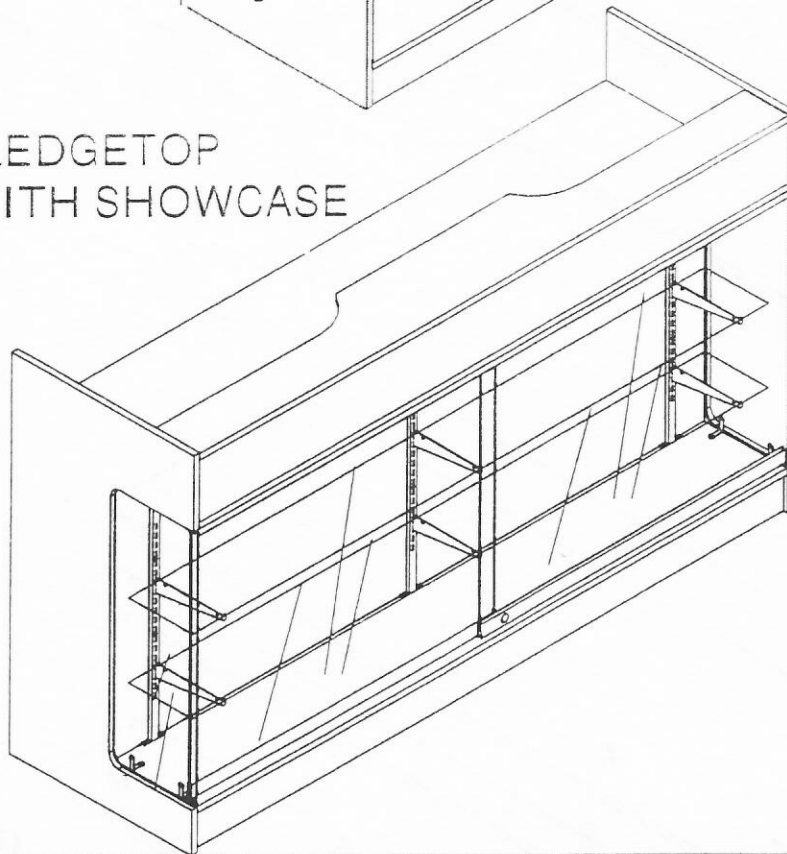

4-FOOT LEDGETOP COUNTER
WITH SHOWCASE

6 & 8-FOOT LEDGETOP
COUNTER WITH SHOWCASE

NOTE: it is recommended that two persons assemble this unit.

ASSEMBLY INSTRUCTIONS

for 4-ft only

1 drawer for 4-ft
2 drawers for 6-ft&8-ft

(1 pc) for 4-ft showcase
(2 pcs) for 6-ft&8-ft showcase

(1 pc) for 4-ft showcase
(2 pcs) for 6-ft&8-ft showcase

 <p>42pcs for 4-ft 48pcs for 6-ft 55pcs for 8-ft</p>	 <p>4pcs for 4-ft 6pcs for 6-ft 8pcs for 8-ft</p>	 <p>4pcs for 4-ft 6pcs for 6-ft 8pcs for 8-ft</p>	<p>1 set for 4-ft only</p>  <p>2 set</p>
 <p>42pcs for 4-ft 48pcs for 6-ft 55pcs for 8-ft</p>	 <p>Ø6*12</p> <p>16pcs</p>	 <p>Ø7*38</p> <p>1pc for 4-ft 2pcs for 6-ft 2pcs for 8-ft</p>	 <p>Ø7*48</p> <p>2pcs for 4-ft 4pcs for 6-ft 4pcs for 8-ft</p>
 <p>8pcs</p> <p>2pcs 4ft 3pcs 6ft 4pcs 8ft</p>	 <p>4*25 2pcs 4ft 3pcs 6ft 4pcs 8ft</p> <p>3.5*13 14pcs 4ft 22pcs 6ft 22pcs 8ft</p>	 <p>4*14 4pcs 4ft 6pcs 6ft 8pcs 8ft</p>	 <p>8*40 8pcs 4ft 14pcs 6ft 14pcs 8ft</p>
 <p>3pcs</p>	 <p>1 pc</p>	 <p>1 set</p>	 <p>1 pc</p>