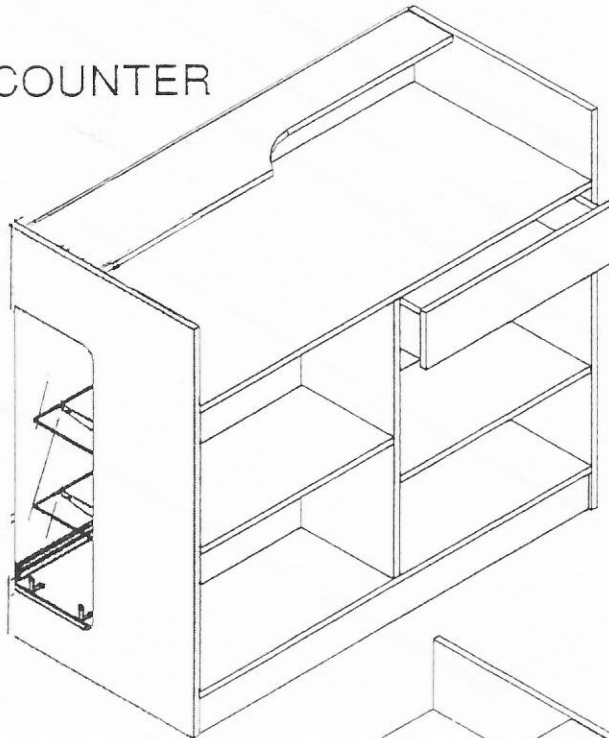

4-FOOT LEDGETOP COUNTER
WITH SHOWCASE

6 & 8-FOOT LEDGETOP
COUNTER WITH SHOWCASE

NOTE: it is recommended that two persons assemble this unit.

ASSEMBLY INSTRUCTIONS

for 4-ft only

1 drawer for 4-ft
2 drawers for 6-ft&8-ft

(1 pc) for 4-ft showcase
(2 pcs) for 6-ft&8-ft showcase

(1 pc) for 4-ft showcase
(2 pcs) for 6-ft&8-ft showcase

 <p>42pcs for 4-ft 48pcs for 6-ft 55pcs for 8-ft</p>	 <p>4pcs for 4-ft 6pcs for 6-ft 8pcs for 8-ft</p>	 <p>4pcs for 4-ft 6pcs for 6-ft 8pcs for 8-ft</p>	<p>1 set for 4-ft only</p>  <p>2 set</p>
 <p>42pcs for 4-ft 48pcs for 6-ft 55pcs for 8-ft</p>	 <p>Ø6*12</p> <p>16pcs</p>	 <p>Ø7*38</p> <p>1pc for 4-ft 2pcs for 6-ft 2pcs for 8-ft</p>	 <p>Ø7*48</p> <p>2pcs for 4-ft 4pcs for 6-ft 4pcs for 8-ft</p>
 <p>8pcs</p> <p>2pcs 4ft 3pcs 6ft 4pcs 8ft</p>	 <p>4*25 2pcs 4ft 3pcs 6ft 4pcs 8ft</p> <p>3.5*13 14pcs 4ft 22pcs 6ft 22pcs 8ft</p>	 <p>4*14 4pcs 4ft 6pcs 6ft 8pcs 8ft</p>	 <p>8*40 8pcs 4ft 14pcs 6ft 14pcs 8ft</p>
 <p>3pcs</p>	 <p>1 pc</p>	 <p>1 set</p>	 <p>1 pc</p>